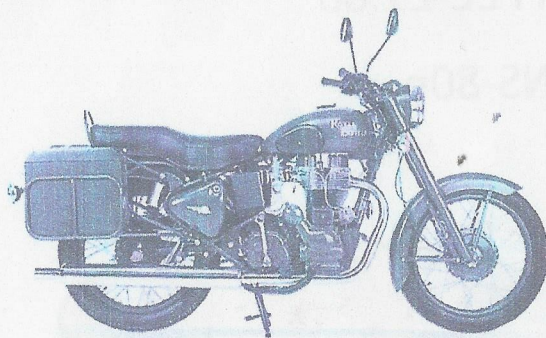

Pop in for a chat, browse our wide range of motorbikes, clothing and accessories.

Enjoy a light bite freshly cooked to order or just a coffee.

Seating inside and out

All welcome!

OPEN TO ALL OF THE ESTATE.

TELEPHONE ORDERS FOR COLLECTION AND DELIVERY FREE OF CHARGE TO THE ESTATE.

EAT IN OR TAKE AWAY

OPENING HOURS

MON - CLOSED

TUES - CLOSED

WED- 9:30 – 15:00

THURS-9:30 – 15:00

FRI-9:30 – 15:00

SAT-10:00-15:00

SUN-10:00-15:00

N.C.M

KICK

START

CAFÉ

KINGS HILL INDUSTRIAL ESTATE

BUDE

EX23 8QN

01288 355162